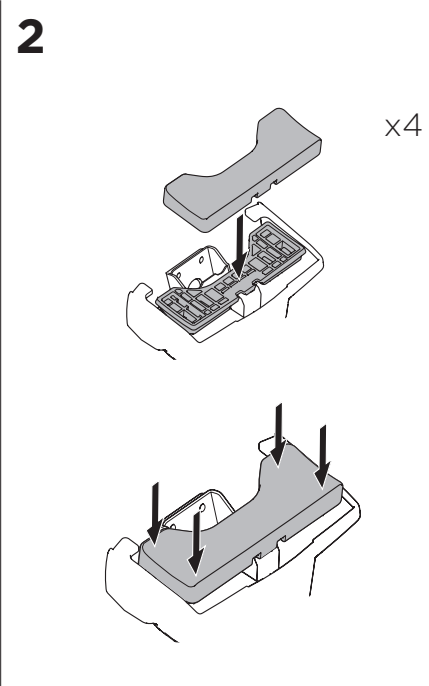

1

Kit 5004

MERCEDES X-Class, 4-dr Double Cab, 18-
 NISSAN Navara (D23), 4-dr Double Cab, 15-
 NISSAN NP300 (D23), 4-dr Double Cab, 15-
 RENAULT Alaskan, 4-dr Double Cab, 18-

ISO 11154-E

 THULE WingBar Evo  THULE WingBar Edge  THULE WingBar  THULE SquareBar	Evo X (scale)	Edge X (scale)
MERCEDES X-Class, 4-dr Double Cab, 18-	51,5	L
NISSAN Navara (D23), 4-dr Double Cab, 15-	46,5	D
NISSAN NP300 (D23), 4-dr Double Cab, 15-	46,5	D
RENAULT Alaskan, 4-dr Double Cab, 18-	46,5	D

 THULE ProBar  THULE SlideBar	X (mm/inch)
MERCEDES X-Class, 4-dr Double Cab, 18-	1166 mm / 45 7/8"
NISSAN Navara (D23), 4-dr Double Cab, 15-	1116 mm / 43 7/8"
NISSAN NP300 (D23), 4-dr Double Cab, 15-	1116 mm / 43 7/8"
RENAULT Alaskan, 4-dr Double Cab, 18-	1116 mm / 43 7/8"

 THULE WingBar Evo  THULE WingBar Edge  THULE WingBar  THULE SquareBar	Evo Y (scale)	Edge Y (scale)
MERCEDES X-Class, 4-dr Double Cab, 18-	51,5	L
NISSAN Navara (D23), 4-dr Double Cab, 15-	46	E
NISSAN NP300 (D23), 4-dr Double Cab, 15-	46	E
RENAULT Alaskan, 4-dr Double Cab, 18-	46	E

	W (mm/inch)	Z (mm/inch)
MERCEDES X-Class, 4-dr Double Cab, 18-	700 mm / 27 1/2"	300 mm / 11 3/4"
NISSAN Navara (D23), 4-dr Double Cab, 15-	700 mm / 27 1/2"	300 mm / 11 3/4"
NISSAN NP300 (D23), 4-dr Double Cab, 15-	700 mm / 27 1/2"	300 mm / 11 3/4"
RENAULT Alaskan, 4-dr Double Cab, 18-	700 mm / 27 1/2"	300 mm / 11 3/4"