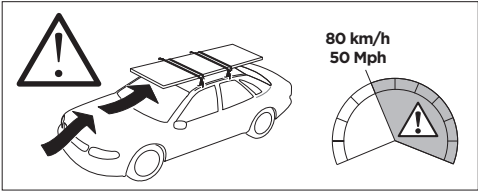

1

Kit 5004

MERCEDES X-Class, 4-dr Double Cab, 18-
 NISSAN Navara (D23), 4-dr Double Cab, 15-
 NISSAN NP300 (D23), 4-dr Double Cab, 15-
 RENAULT Alaskan, 4-dr Double Cab, 18-

ISO 11154-E

 THULE WingBar Evo  THULE WingBar Edge  THULE WingBar  THULE SquareBar	Evo X (scale)	Edge X (scale)
MERCEDES X-Class, 4-dr Double Cab, 18-	51,5	L
NISSAN Navara (D23), 4-dr Double Cab, 15-	46,5	D
NISSAN NP300 (D23), 4-dr Double Cab, 15-	46,5	D
RENAULT Alaskan, 4-dr Double Cab, 18-	46,5	D