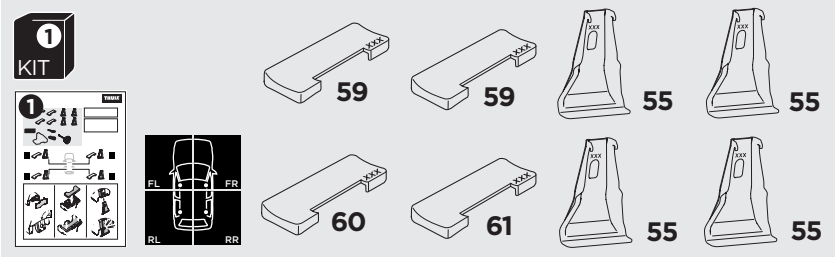

1

Kit 5004

MERCEDES X-Class, 4-dr Double Cab, 18-
 NISSAN Navara (D23), 4-dr Double Cab, 15-
 NISSAN NP300 (D23), 4-dr Double Cab, 15-
 RENAULT Alaskan, 4-dr Double Cab, 18-

ISO 11154-E

 THULE WingBar Evo  THULE WingBar Edge  THULE WingBar  THULE SquareBar	Evo X (scale)	Edge X (scale)
MERCEDES X-Class, 4-dr Double Cab, 18-	51,5	L
NISSAN Navara (D23), 4-dr Double Cab, 15-	46,5	D
NISSAN NP300 (D23), 4-dr Double Cab, 15-	46,5	D
RENAULT Alaskan, 4-dr Double Cab, 18-	46,5	D

 THULE ProBar  THULE SlideBar	X (mm/inch)
MERCEDES X-Class, 4-dr Double Cab, 18-	1166 mm / 45 7/8"
NISSAN Navara (D23), 4-dr Double Cab, 15-	1116 mm / 43 7/8"
NISSAN NP300 (D23), 4-dr Double Cab, 15-	1116 mm / 43 7/8"
RENAULT Alaskan, 4-dr Double Cab, 18-	1116 mm / 43 7/8"

 THULE WingBar Evo  THULE WingBar Edge  THULE WingBar  THULE SquareBar	Evo Y (scale)	Edge Y (scale)
MERCEDES X-Class, 4-dr Double Cab, 18-	51,5	L
NISSAN Navara (D23), 4-dr Double Cab, 15-	46	E
NISSAN NP300 (D23), 4-dr Double Cab, 15-	46	E
RENAULT Alaskan, 4-dr Double Cab, 18-	46	E

	W (mm/inch)	Z (mm/inch)
MERCEDES X-Class, 4-dr Double Cab, 18-	700 mm / 27 1/2"	300 mm / 11 3/4"
NISSAN Navara (D23), 4-dr Double Cab, 15-	700 mm / 27 1/2"	300 mm / 11 3/4"
NISSAN NP300 (D23), 4-dr Double Cab, 15-	700 mm / 27 1/2"	300 mm / 11 3/4"
RENAULT Alaskan, 4-dr Double Cab, 18-	700 mm / 27 1/2"	300 mm / 11 3/4"