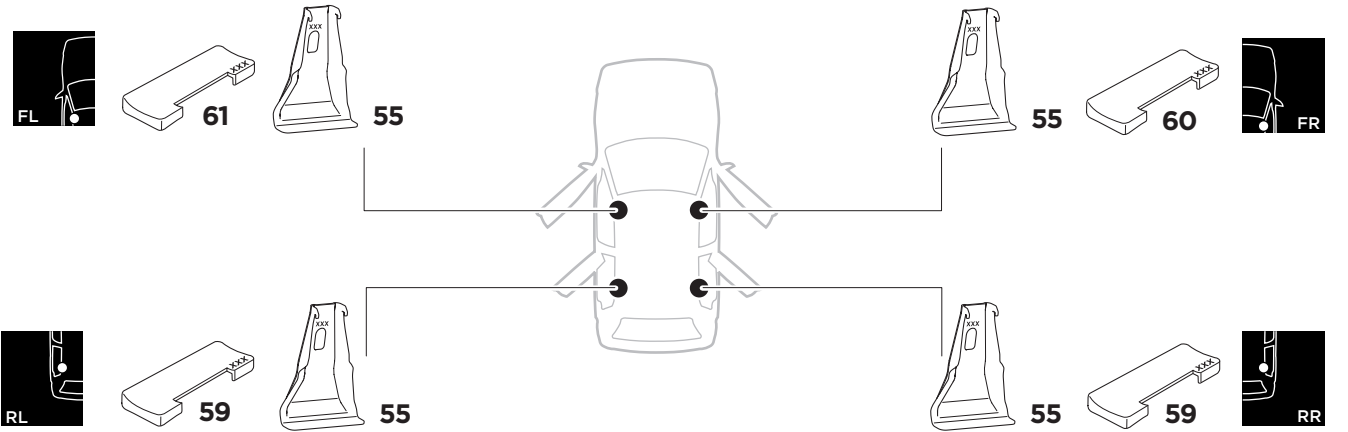

1

Kit 5004

MERCEDES X-Class, 4-dr Double Cab, 18-
 NISSAN Navara (D23), 4-dr Double Cab, 15-
 NISSAN NP300 (D23), 4-dr Double Cab, 15-
 RENAULT Alaskan, 4-dr Double Cab, 18-

ISO 11154-E

 THULE WingBar Evo  THULE WingBar Edge  THULE WingBar  THULE SquareBar	Evo X (scale)	Edge X (scale)
MERCEDES X-Class, 4-dr Double Cab, 18-	51,5	L
NISSAN Navara (D23), 4-dr Double Cab, 15-	46,5	D
NISSAN NP300 (D23), 4-dr Double Cab, 15-	46,5	D
RENAULT Alaskan, 4-dr Double Cab, 18-	46,5	D

 THULE ProBar  THULE SlideBar	X (mm/inch)
MERCEDES X-Class, 4-dr Double Cab, 18-	1166 mm / 45 7/8"
NISSAN Navara (D23), 4-dr Double Cab, 15-	1116 mm / 43 7/8"
NISSAN NP300 (D23), 4-dr Double Cab, 15-	1116 mm / 43 7/8"
RENAULT Alaskan, 4-dr Double Cab, 18-	1116 mm / 43 7/8"

 THULE WingBar Evo  THULE WingBar Edge  THULE WingBar  THULE SquareBar	Evo Y (scale)	Edge Y (scale)
MERCEDES X-Class, 4-dr Double Cab, 18-	51,5	L
NISSAN Navara (D23), 4-dr Double Cab, 15-	46	E
NISSAN NP300 (D23), 4-dr Double Cab, 15-	46	E
RENAULT Alaskan, 4-dr Double Cab, 18-	46	E

	W (mm/inch)	Z (mm/inch)
MERCEDES X-Class, 4-dr Double Cab, 18-	700 mm / 27 1/2"	300 mm / 11 3/4"
NISSAN Navara (D23), 4-dr Double Cab, 15-	700 mm / 27 1/2"	300 mm / 11 3/4"
NISSAN NP300 (D23), 4-dr Double Cab, 15-	700 mm / 27 1/2"	300 mm / 11 3/4"
RENAULT Alaskan, 4-dr Double Cab, 18-	700 mm / 27 1/2"	300 mm / 11 3/4"