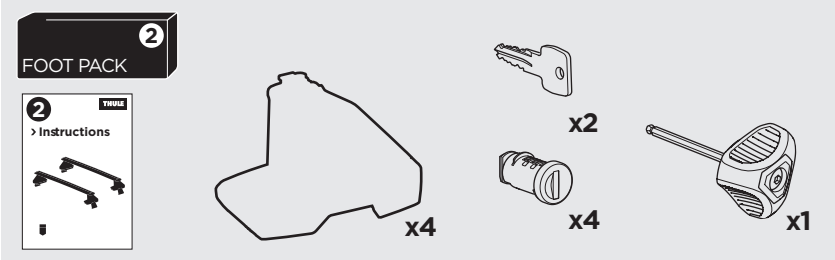

1

Kit 5004

MERCEDES X-Class, 4-dr Double Cab, 18-
 NISSAN Navara (D23), 4-dr Double Cab, 15-
 NISSAN NP300 (D23), 4-dr Double Cab, 15-
 RENAULT Alaskan, 4-dr Double Cab, 18-

ISO 11154-E

 THULE WingBar Evo  THULE WingBar Edge  THULE WingBar  THULE SquareBar	Evo X (scale)	Edge X (scale)
MERCEDES X-Class, 4-dr Double Cab, 18-	51,5	L
NISSAN Navara (D23), 4-dr Double Cab, 15-	46,5	D
NISSAN NP300 (D23), 4-dr Double Cab, 15-	46,5	D
RENAULT Alaskan, 4-dr Double Cab, 18-	46,5	D

 THULE ProBar  THULE SlideBar	X (mm/inch)
MERCEDES X-Class, 4-dr Double Cab, 18-	1166 mm / 45 7/8"
NISSAN Navara (D23), 4-dr Double Cab, 15-	1116 mm / 43 7/8"
NISSAN NP300 (D23), 4-dr Double Cab, 15-	1116 mm / 43 7/8"
RENAULT Alaskan, 4-dr Double Cab, 18-	1116 mm / 43 7/8"

 THULE WingBar Evo  THULE WingBar Edge  THULE WingBar  THULE SquareBar	Evo Y (scale)	Edge Y (scale)
MERCEDES X-Class, 4-dr Double Cab, 18-	51,5	L
NISSAN Navara (D23), 4-dr Double Cab, 15-	46	E
NISSAN NP300 (D23), 4-dr Double Cab, 15-	46	E
RENAULT Alaskan, 4-dr Double Cab, 18-	46	E

	W (mm/inch)	Z (mm/inch)
MERCEDES X-Class, 4-dr Double Cab, 18-	700 mm / 27 1/2"	300 mm / 11 3/4"
NISSAN Navara (D23), 4-dr Double Cab, 15-	700 mm / 27 1/2"	300 mm / 11 3/4"
NISSAN NP300 (D23), 4-dr Double Cab, 15-	700 mm / 27 1/2"	300 mm / 11 3/4"
RENAULT Alaskan, 4-dr Double Cab, 18-	700 mm / 27 1/2"	300 mm / 11 3/4"