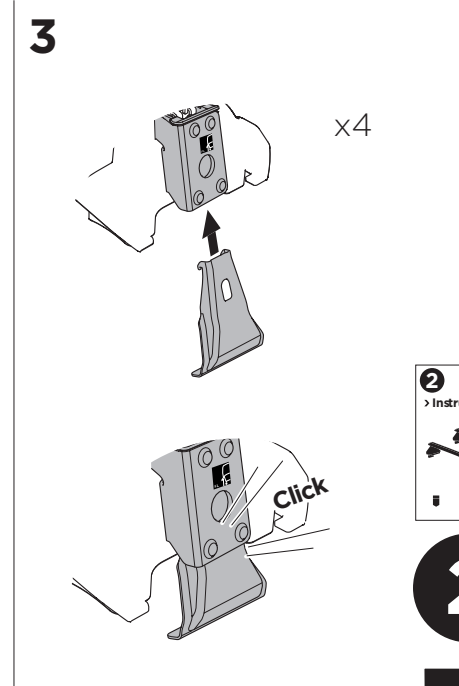

1

Kit 5004

MERCEDES X-Class, 4-dr Double Cab, 18-
 NISSAN Navara (D23), 4-dr Double Cab, 15-
 NISSAN NP300 (D23), 4-dr Double Cab, 15-
 RENAULT Alaskan, 4-dr Double Cab, 18-

ISO 11154-E

 THULE WingBar Evo  THULE WingBar Edge  THULE WingBar  THULE SquareBar	Evo X (scale)	Edge X (scale)
MERCEDES X-Class, 4-dr Double Cab, 18-	51,5	L
NISSAN Navara (D23), 4-dr Double Cab, 15-	46,5	D
NISSAN NP300 (D23), 4-dr Double Cab, 15-	46,5	D
RENAULT Alaskan, 4-dr Double Cab, 18-	46,5	D

 THULE ProBar  THULE SlideBar	X (mm/inch)
MERCEDES X-Class, 4-dr Double Cab, 18-	1166 mm / 45 7/8"
NISSAN Navara (D23), 4-dr Double Cab, 15-	1116 mm / 43 7/8"
NISSAN NP300 (D23), 4-dr Double Cab, 15-	1116 mm / 43 7/8"
RENAULT Alaskan, 4-dr Double Cab, 18-	1116 mm / 43 7/8"