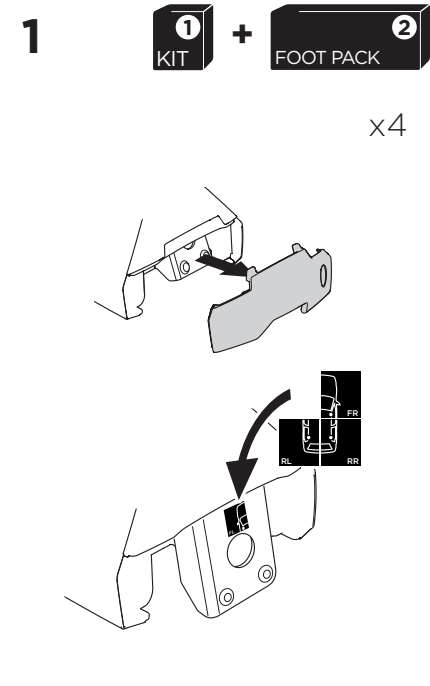

1

Kit 5004

MERCEDES X-Class, 4-dr Double Cab, 18-
 NISSAN Navara (D23), 4-dr Double Cab, 15-
 NISSAN NP300 (D23), 4-dr Double Cab, 15-
 RENAULT Alaskan, 4-dr Double Cab, 18-

ISO 11154-E

 THULE WingBar Evo  THULE WingBar Edge  THULE WingBar  THULE SquareBar	Evo X (scale)	Edge X (scale)
MERCEDES X-Class, 4-dr Double Cab, 18-	51,5	L
NISSAN Navara (D23), 4-dr Double Cab, 15-	46,5	D
NISSAN NP300 (D23), 4-dr Double Cab, 15-	46,5	D
RENAULT Alaskan, 4-dr Double Cab, 18-	46,5	D

 THULE ProBar  THULE SlideBar	X (mm/inch)
MERCEDES X-Class, 4-dr Double Cab, 18-	1166 mm / 45 7/8"
NISSAN Navara (D23), 4-dr Double Cab, 15-	1116 mm / 43 7/8"
NISSAN NP300 (D23), 4-dr Double Cab, 15-	1116 mm / 43 7/8"
RENAULT Alaskan, 4-dr Double Cab, 18-	1116 mm / 43 7/8"

	W (mm/inch)	Z (mm/inch)
MERCEDES X-Class, 4-dr Double Cab, 18-	700 mm / 27 1/2"	300 mm / 11 3/4"
NISSAN Navara (D23), 4-dr Double Cab, 15-	700 mm / 27 1/2"	300 mm / 11 3/4"
NISSAN NP300 (D23), 4-dr Double Cab, 15-	700 mm / 27 1/2"	300 mm / 11 3/4"
RENAULT Alaskan, 4-dr Double Cab, 18-	700 mm / 27 1/2"	300 mm / 11 3/4"